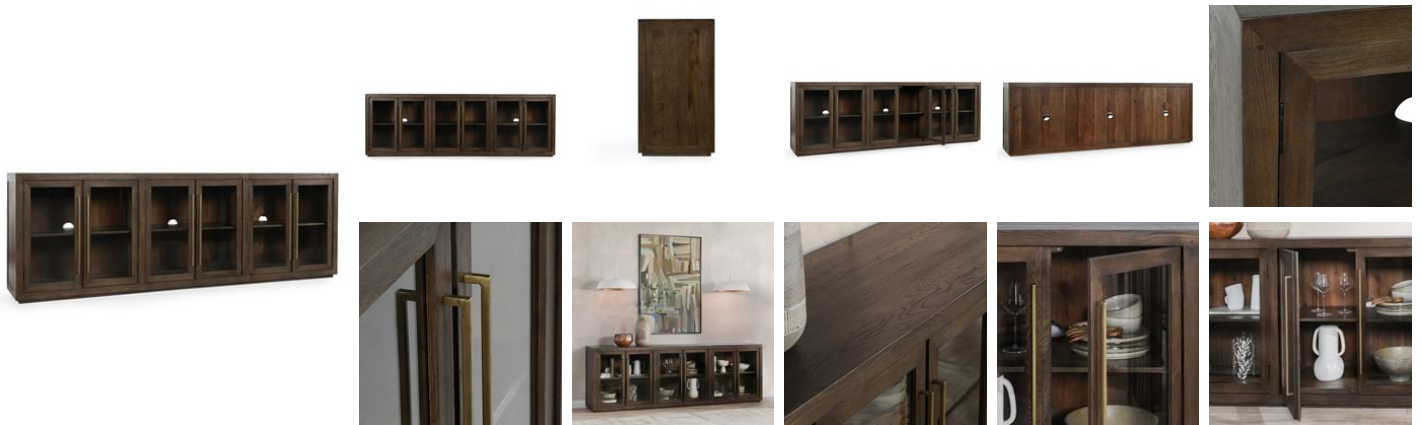

SKU : 52010895

Bradley Oak Wood 6Dr Cabinet Landmark Brown

OVERVIEW

N.A.

PRODUCT DETAILS

Specifications

SKU : 52010895

Collection : Bradley

Materials : Oak Wood, Tempered Glass

Dimensions : 108 W X 20 D X 36 H

Colors : Landmark Brown

Product Weight : 309

Product Cubic Feet : 59.63

Features

Crafted from solid oak, this wood is very durable by nature with a beautiful grain and texture.

Finish consists of water-based materials in a multi-step process.

A rich brown finish accents the natural wood grain.

Featuring antique brass hardware, flush soft close doors, and magnetic cabinet door catches.

Mortise and tenon construction.

Adjustable floating shelves made of Acacia wood.

Store and organize dishware, books, and other household items with 17"-18" deep adjustable shelves. Wire management holes included.