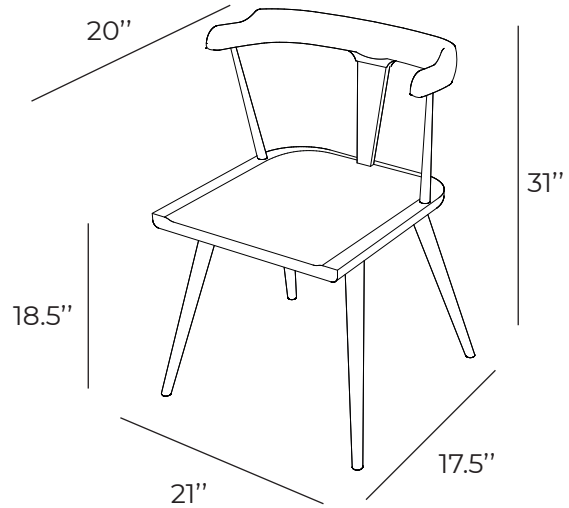

Mitzy Dining Chair - Natural Oak

PRODUCT DETAILS

SKU: 1002

Colors: Natural Oak

Materials: Beech wood frame

Seat Capacity: 350lbs.

Overall Dimensions: 21"W x 20"D x 31"H

Seat Depth: 17.5"

Seat Height: 18.5"

Seat Construction: Wooden Platform

Commercially Viable: Yes