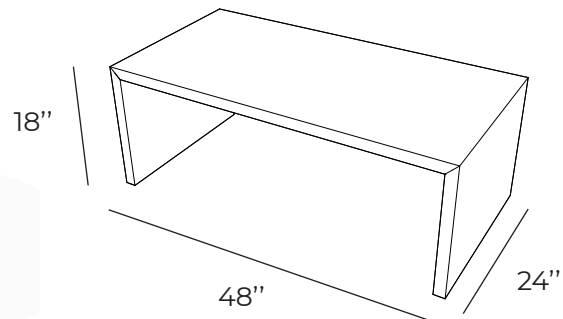

## Samira Coffee Table

---

### PRODUCT DETAILS

**SKU:** 1038

**Colors:** Matte Black

**Materials:** Mdf with Beech Veneer Frame

**Commercially Viable:** Yes

**Overall Dimensions:** 48"W x 24"D x 18"H

---