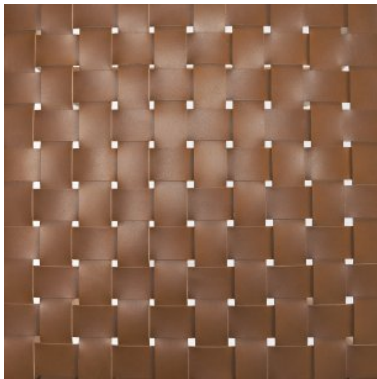

# MERCANA

Shane Brown Wood w/ Woven Brown Leather Counter Stool  
**SKU: 70798**

## MATERIALS

Crafted from medium brown solid beech wood with full grain buffalo leather.

## LEATHER IS A NATURAL MATERIAL.

Animal hides and leather products may exhibit subtle variations in texture, color, and natural markings.

The Shane Counter Stool is crafted from solid beech wood in a medium brown stain and wirebrush finish, complemented by a woven

## Shane Brown Wood w/ Woven Brown Leather Counter Stool

**SKU: 70798**