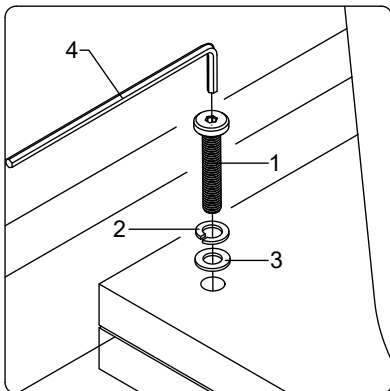

VALEN DOUBLE ROUND DOUBLE PEDESTAL DINING TABLE 108"

ASSEMBLY INSTRUCTIONS

HARDWARE LIST				
1		Bolts	8 x 35 mm	8
2		Lock Washer	8 mm	8
3		Flat Washer	8 mm	8
4		Allen Wrench	73 x 29 x 5 mm	1

STEP: 2