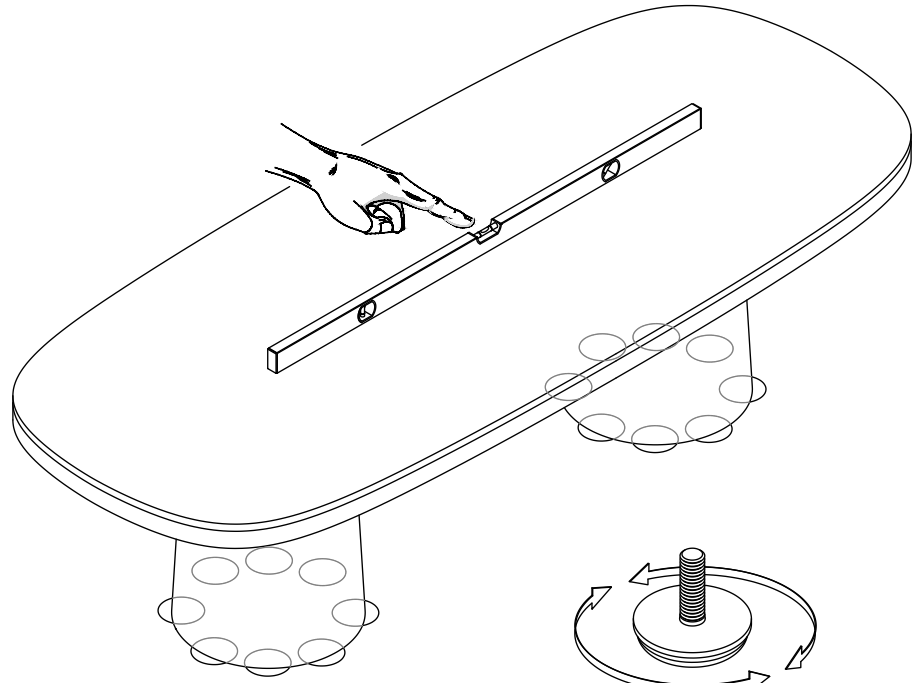

VALEN DOUBLE ROUND DOUBLE PEDESTAL DINING TABLE 108"

ASSEMBLY INSTRUCTIONS

STEP: 2

ADJUST THE LEVELERS IF NEEDED