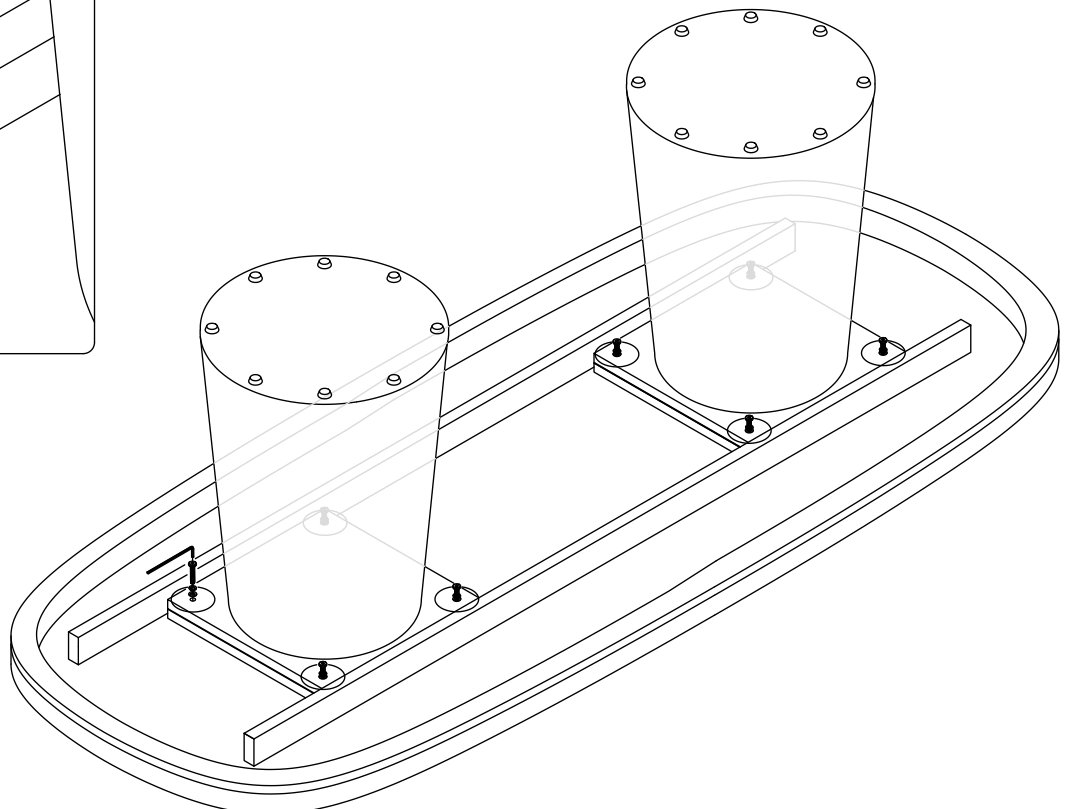

VALEN DOUBLE ROUND DOUBLE PEDESTAL DINING TABLE 108"

ASSEMBLY INSTRUCTIONS

HARDWARE LIST				
1		Bolts	8 x 35 mm	8
2		Lock Washer	8 mm	8
3		Flat Washer	8 mm	8
4		Allen Wrench	73 x 29 x 5 mm	1

STEP: 2