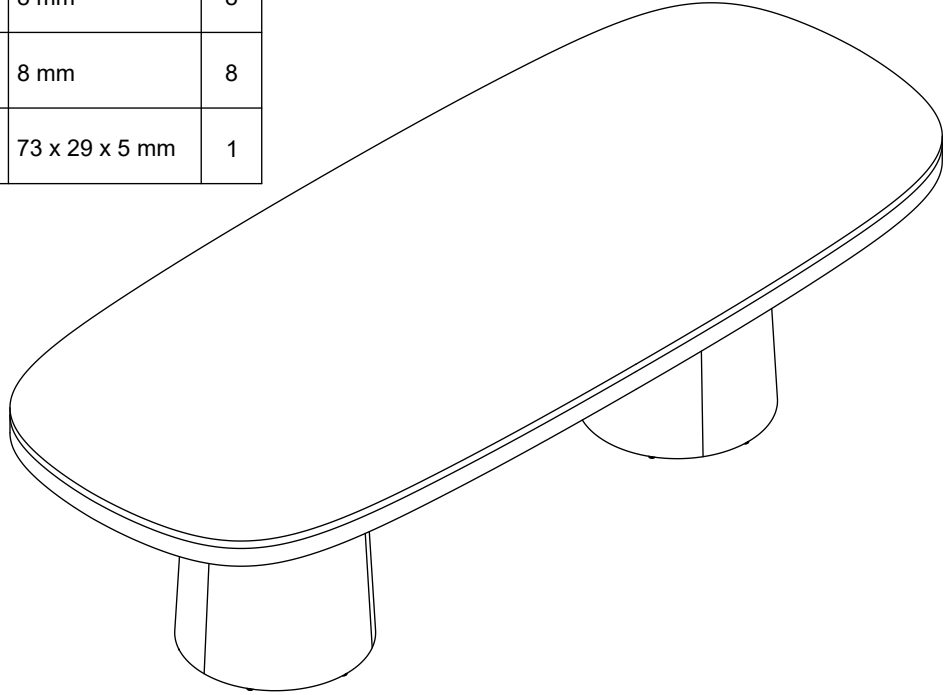

VALEN DOUBLE ROUND DOUBLE PEDESTAL DINING TABLE 108"

ASSEMBLY INSTRUCTIONS

HARDWARE LIST				
1		Bolts	8 x 35 mm	8
2		Lock Washer	8 mm	8
3		Flat Washer	8 mm	8
4		Allen Wrench	73 x 29 x 5 mm	1