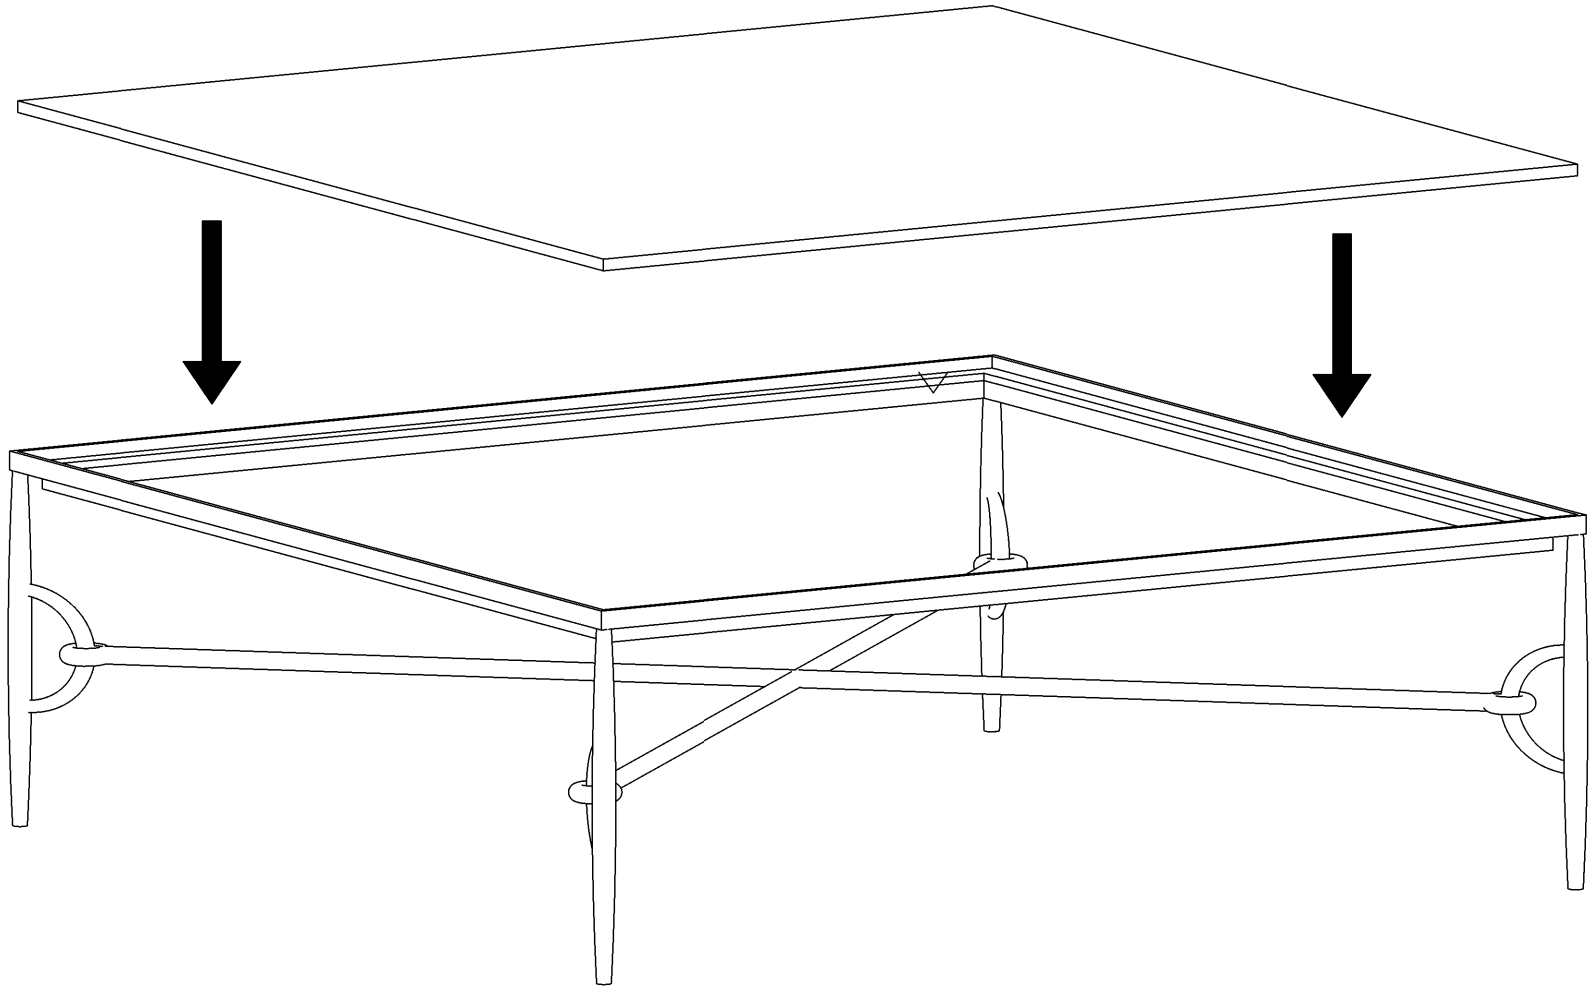

Assembly Instruction
Product Description: Babylon Coffee Table

1