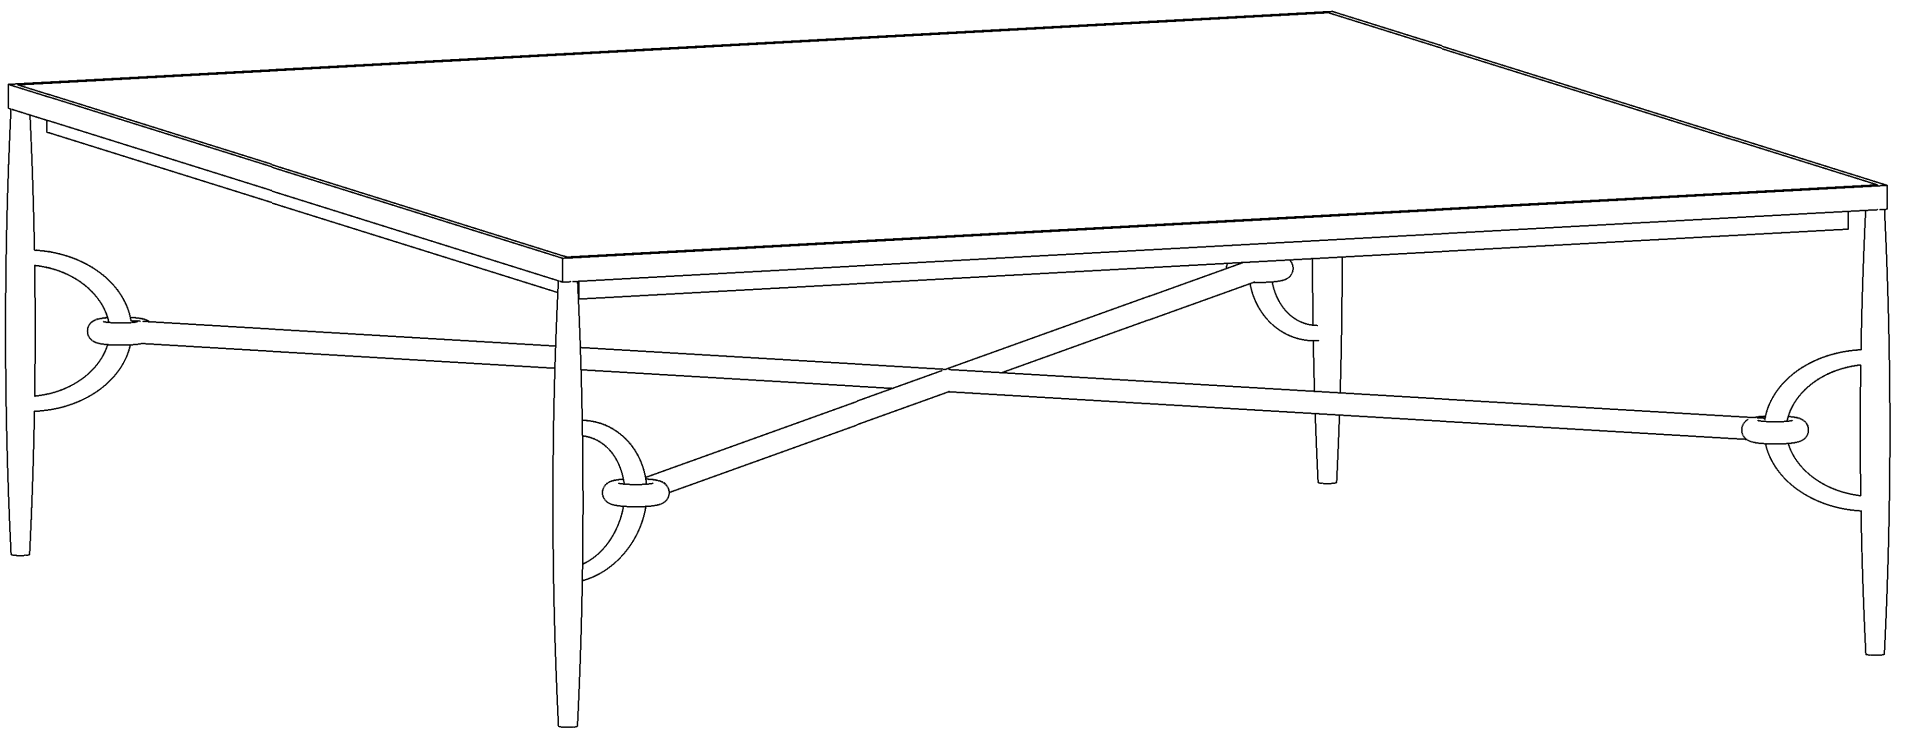

Assembly Instruction
Product Description: **Babylon Coffee Table**

Hardware/Component List :

No.	Hardware/Component List	Quantity.
1	 Iron Base	1
2	 Glass Top	1

Assembly Instruction
Product Description: Babylon Coffee Table