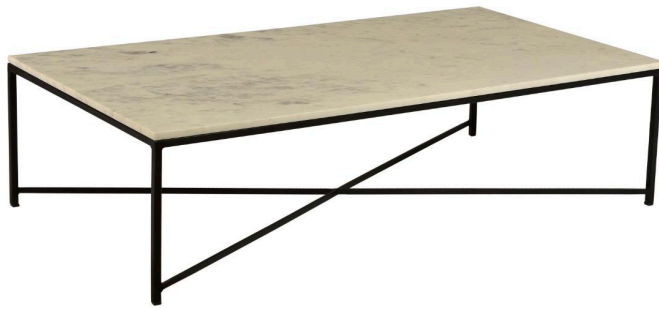

## Aldrich Coffee Table

BB150

---

### PRODUCT DETAILS

**Material:** Iron Frame and Bansawara Marble Top

**Finish:** Off White Marble and Gunmetal Frame

- Marble products may exhibit inherent characteristics such as chips, dents, natural discoloration, and variations in pattern.

**Width:** 47 in

**Depth:** 24 in

**Height:** 14 in

**Volume:** 9 cu ft

**Weight:** 91.5 lbs