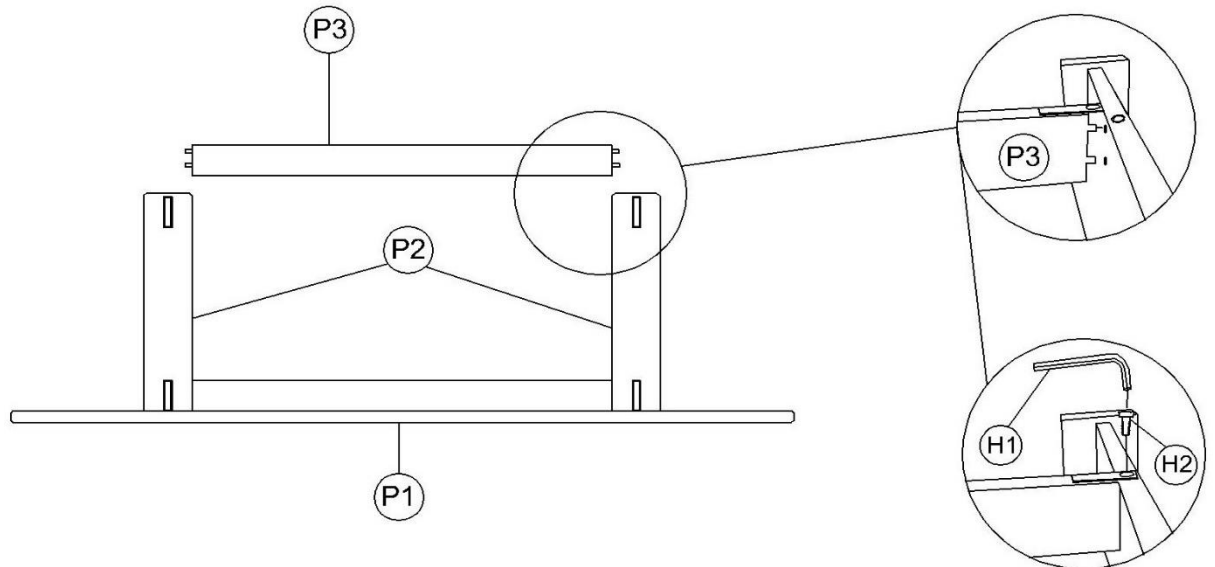

No.	DESCRIPTION	IMAGE	Q'TY
P1	DINING TABLE TOP		1
P2	DINING TABLE BASE		2
P3	STRECHER		1

HARDWARE LIST

No.	DESCRIPTION	IMAGE	Q'TY
H1	ALLEN KEY (8mm)		1
H2	ALLEN BOLT M-8 (20mm x 8mm)		18
H3	WASHER (20mm x 3mm)		16

NOTES.

Thank you for purchasing this quality product! Be sure to check all packing material carefully for small parts that may have come loose inside the carton during shipping.

STEP 1.

STEP 2.

STEP 3.

CAUTION: Keep all packaging and instructions until assembly is complete to ensure you have all required parts and hardware. Keep small hardware out of reach of children. The item is heavy, take care when lifting and use 2 people to maneuver safely. Assemble the product on a padded surface to reduce the risk of scratching to the product or your work surface.

STEP 4.

STEP 5.