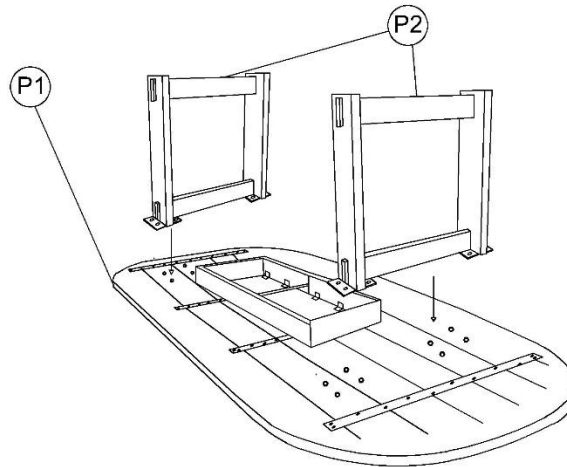

No.	DESCRIPTION	IMAGE	Q'TY
P1	DINING TABLE TOP		1
P2	DINING TABLE BASE		2
P3	STRECHER		1

HARDWARE LIST

No.	DESCRIPTION	IMAGE	Q'TY
H1	ALLEN KEY (8mm)		1
H2	ALLEN BOLT M-8 (20mm x 8mm)		18
H3	WASHER (20mm x 3mm)		16

NOTES.

Thank you for purchasing this quality product! Be sure to check all packing material carefully for small parts that may have come loose inside the carton during shipping.

STEP 1.

STEP 2.

STEP 3.

CAUTION: Keep all packaging and instructions until assembly is complete to ensure you have all required parts and hardware. Keep small hardware out of reach of children. The item is heavy, take care when lifting and use 2 people to maneuver safely. Assemble the product on a padded surface to reduce the risk of scratching to the product or your work surface.