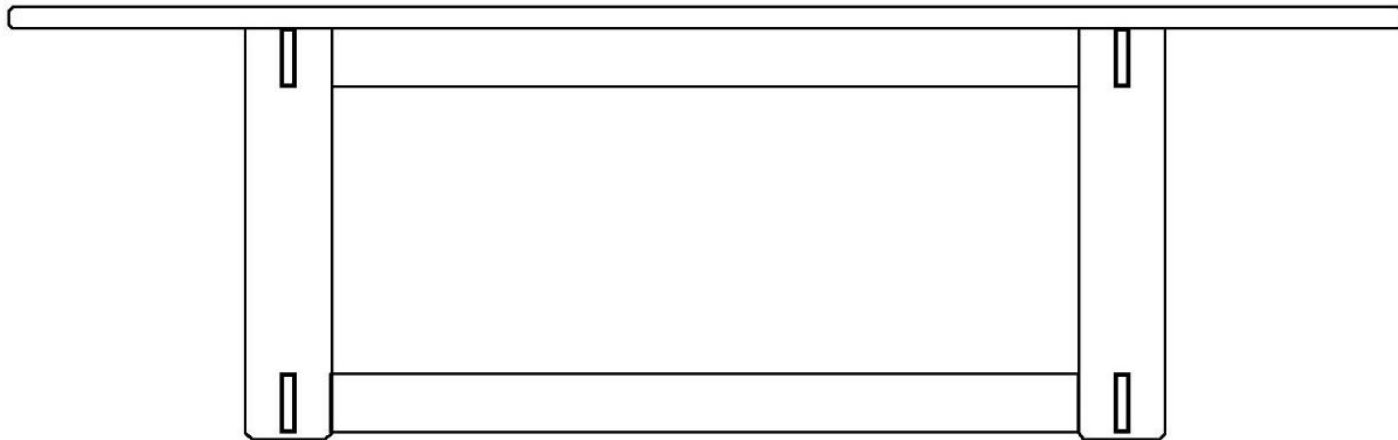

MOE'S

home collection

ASSEMBLY INSTRUCTIONS.

GLENN OVAL DINING TABLE DARK BROWN

BB-1026-20-0

THANK YOU FOR YOUR PURCHASE!

PARTS AND HARDWARE.

PARTS LIST

No.	DESCRIPTION	IMAGE	Q'TY
P1	DINING TABLE TOP		1
P2	DINING TABLE BASE		2
P3	STRECHER		1

HARDWARE LIST

No.	DESCRIPTION	IMAGE	Q'TY
H1	ALLEN KEY (8mm)		1
H2	ALLEN BOLT M-8 (20mm x 8mm)		18
H3	WASHER (20mm x 3mm)		16