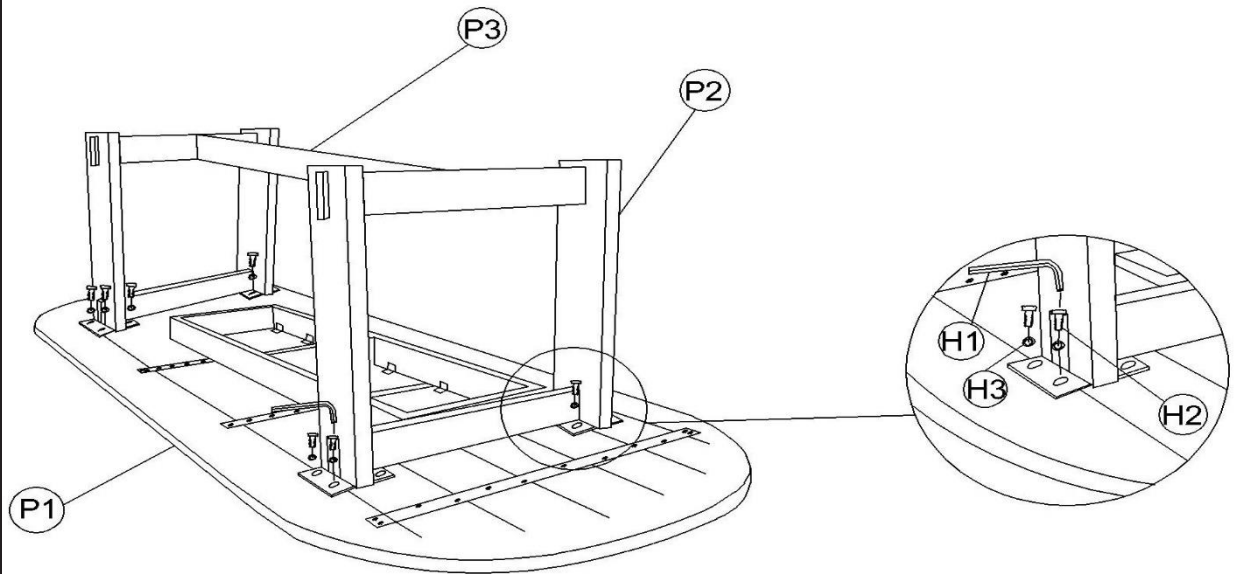

No.	DESCRIPTION	IMAGE	Q'TY
P1	DINING TABLE TOP		1
P2	DINING TABLE BASE		2
P3	STRECHER		1

HARDWARE LIST

No.	DESCRIPTION	IMAGE	Q'TY
H1	ALLEN KEY (8mm)		1
H2	ALLEN BOLT M-8 (20mm x 8mm)		18
H3	WASHER (20mm x 3mm)		16

NOTES.

Thank you for purchasing this quality product! Be sure to check all packing material carefully for small parts that may have come loose inside the carton during shipping.

STEP 1.

STEP 2.

STEP 3.

CAUTION: Keep all packaging and instructions until assembly is complete to ensure you have all required parts and hardware. Keep small hardware out of reach of children. The item is heavy, take care when lifting and use 2 people to maneuver safely. Assemble the product on a padded surface to reduce the risk of scratching to the product or your work surface.

STEP 4.

STEP 5.