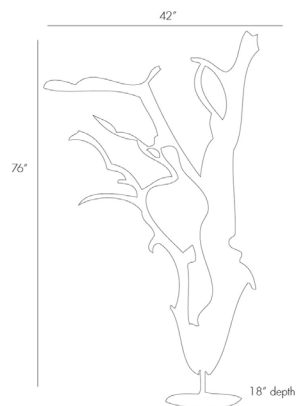

# ARTERIOS

## KAZU FLOOR SCULPTURE

2422

H: 76 IN, W: 42 IN, D: 18 IN

Natural

Contract Suitable As Is

If you want a dramatic sculpture that can hold its own in almost any room, this is the piece. No two will be the same since these are made from roots and are 100% natural and hand assembled. This is an art piece made by Mother Nature herself. Due to the organic nature, size may vary up to 18" in dimension.

### DIMENSIONS

Foot Print	Dia: 16.00 IN
------------	---------------

### ADDITIONAL INFO

Additional Notes	Size may vary up to 18"
------------------	-------------------------