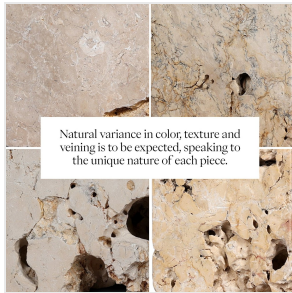

FOUR HANDS

Faydon End Table

Romano Fosse Travertine • 227732-001

Overview

Embody organic design to the fullest. Cut from travertine stone with its natural color variations and distinctive features, making each table an original piece.

Details

Overall Dimensions

11.75"w x 11.75"d x 17.75"h

Colors

Romano Fosse Travertine

Materials

Solid Travertine

Weight

218.30 lb

Volume

4.13 cu ft